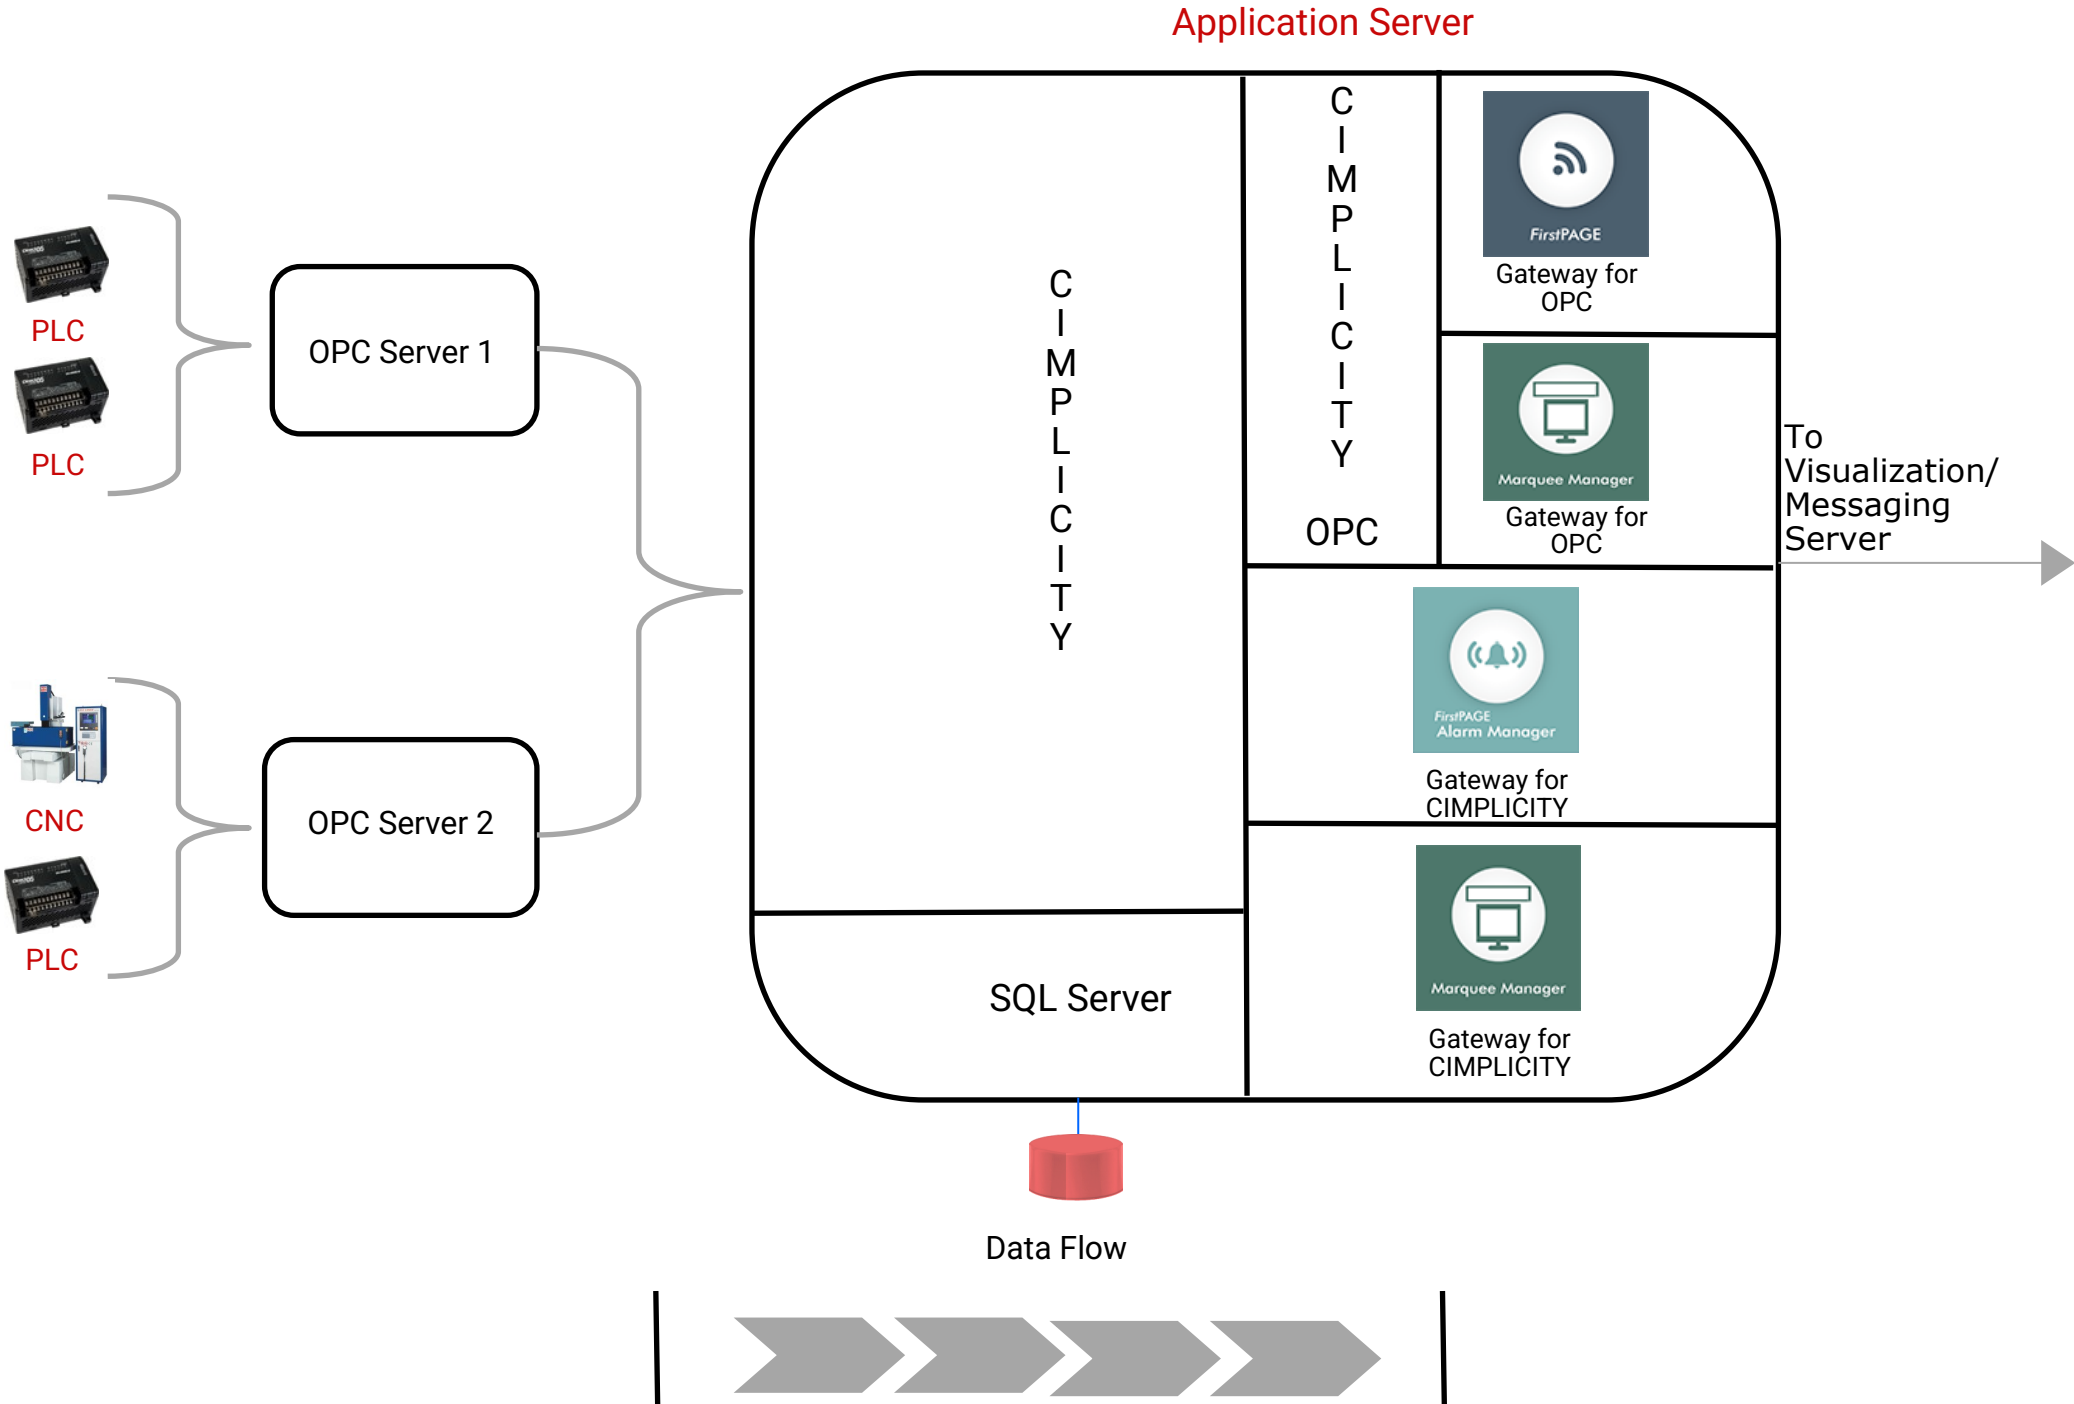

CIMPLICITY Integration

Application Server Overview