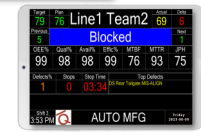

- OPC Servers
- CIMPLICITY
- FirstPAGE Gateway for OPC
- FirstPAGE Alarm Manager Gateway for CIMPLICITY
- Marquee Manager Gateway for CIMPLICITY
- Marquee Manager Gateway for OPC

Data Flow