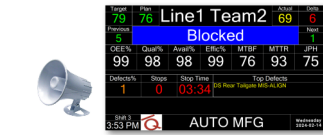

CIMPLICITY Integration Architecture Overview

PLC

PLC

PLC

PLC

CNC

PLC

Application Server 1

- OPC Servers
- CIMPLICITY
- FirstPAGE Gateway for OPC
- FirstPAGE Alarm Manager Gateway for CIMPLICITY
- Marquee Manager Gateway for CIMPLICITY
- Marquee Manager Gateway for OPC

Application Server 2

- OPC Servers
- CIMPLICITY
- FirstPAGE Gateway for OPC
- FirstPAGE Alarm Manager Gateway for CIMPLICITY
- Marquee Manager Gateway for CIMPLICITY
- Marquee Manager Gateway for OPC

Application Server 3

- OPC Servers
- CIMPLICITY
- FirstPAGE Gateway for OPC
- FirstPAGE Alarm Manager Gateway for CIMPLICITY
- Marquee Manager Gateway for CIMPLICITY
- Marquee Manager Gateway for OPC

Data Flow